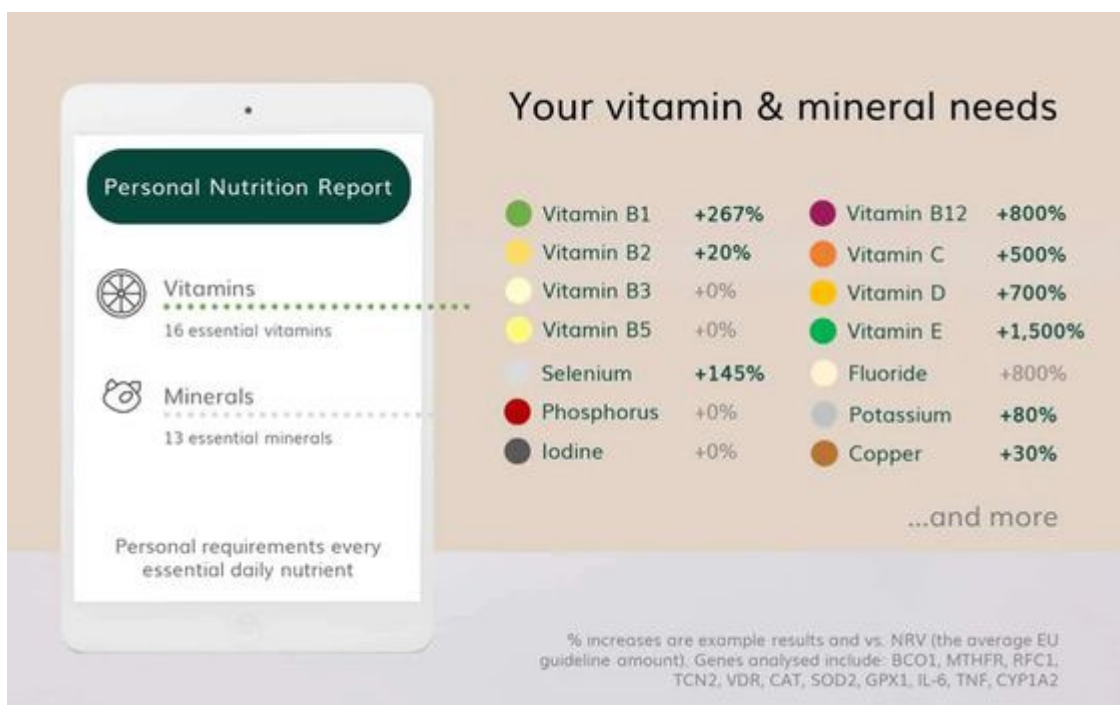

## [DNA Nutrition Test & Report](#)

YOU can now take even more control of your nutrition and achieve step-change fitness, health and wellbeing gains. Your personal nutrition report from NGX tells you everything you need to level-up. Unlocks personalised NGX products + FREE nutritionist consultation.

## Unlock Personalised Nutrition Products

Never miss your nutrition targets again

Pea protein

Milled Flaxseeds

Natural stevia

Brown rice protein

All 30 essential vitamins and minerals in the quantities you need