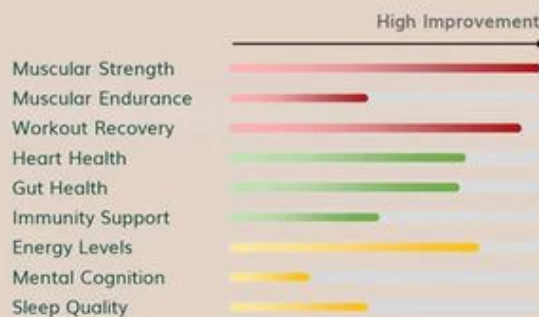

Goals you will improve

...and much more

Performance improvements are example results. Gains are based on achieving your personal targets for calories, protein, dietary fats, carbohydrates and essential vitamins and minerals

GET YOUR [Genetically personalised](#) [NGX Pro Starter Pack](#) DISCOUNT HERE